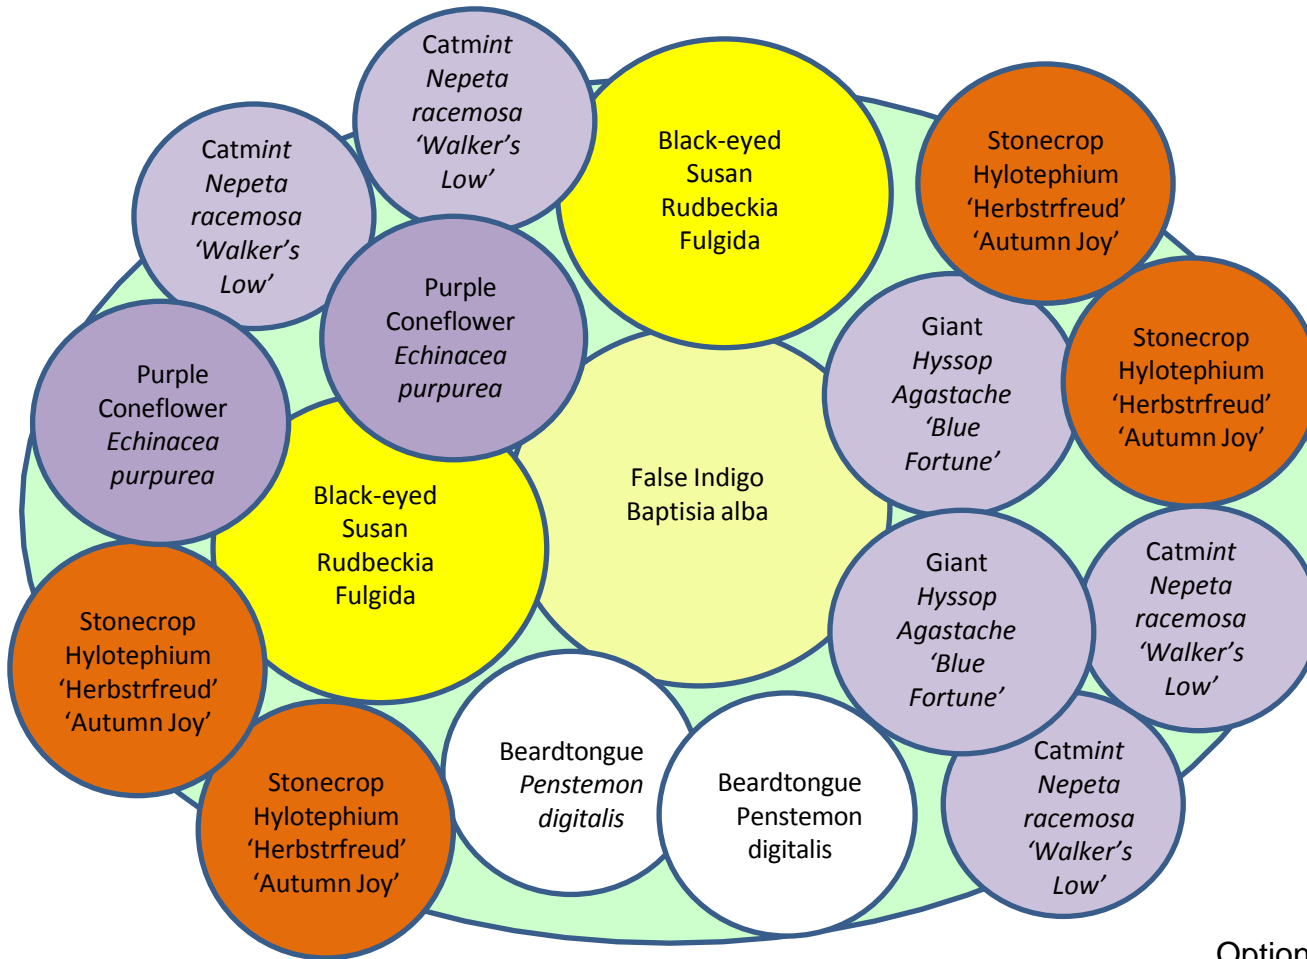

Mixed Native and Non-Native Plants

Full-Partial Sun, Medium Moisture

4'x6' oval

Options:

1. Replace Stonecrop 'Autumn Joy' with *Hylotelephium spectabile* 'Neon' (Stonecrop)